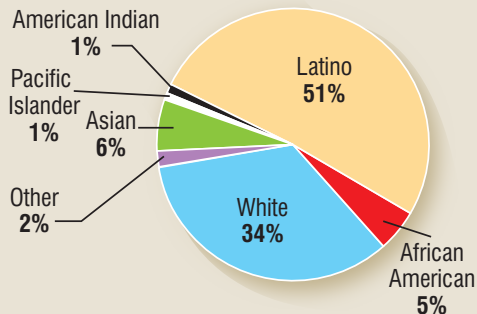

ENROLLMENT 2006-'07