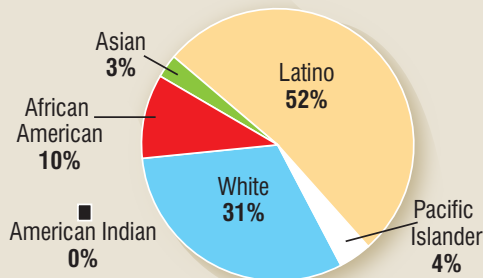

SUSPENSIONS FOR TARDIES 2005-'06