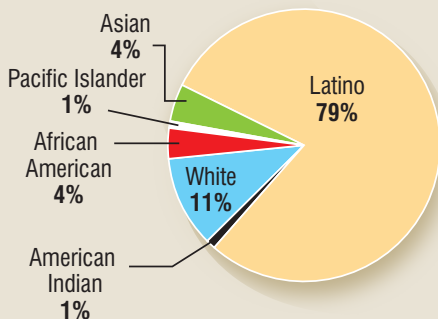

# CONDUCT CODE INFRACTIONS

These charts show a breakdown of students disciplined for tardies, gang-related offenses and defiance of authority in Modesto City Schools by ethnicity. The data on suspensions include in-school and home suspensions. Data also include repeat offenders.

## GANG-RELATED DISCIPLINE 2006-'07