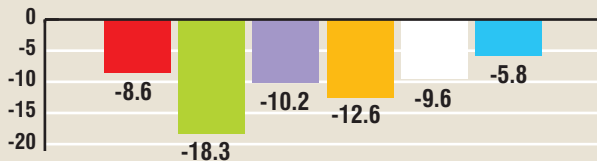

TEEN BIRTH RATES

Teen birth rates (births per 1,000 female teens) in California counties, 2005

County	All Groups	Latina	White	Asian and Pacific Islander	African-American
Calaveras	21.8	*	22.5	*	*
Mariposa	26	*	26.8	*	*
Merced	56	72.7	36.5	44.5	31.1
San Joaquin	48.5	78.8	22.5	44.4	53.8
Stanislaus	45.3	71.7	27.4	21.3	30.7
Tuolumne	20.1	19.5	21.1	*	*

* Insufficient number of births

2000–2005 Change for all groups

Source: Public Policy Institute of California