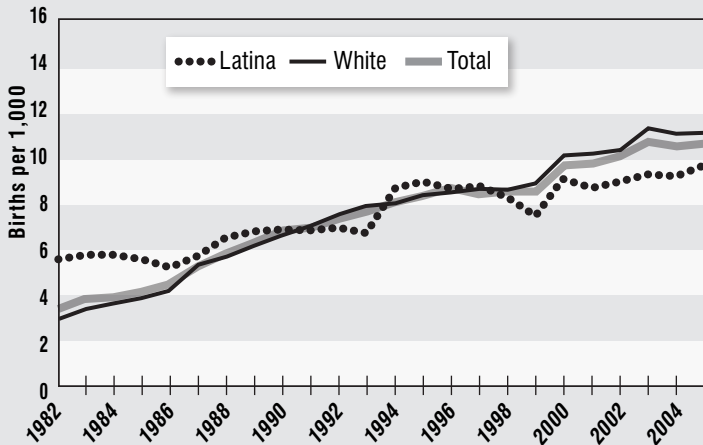

BIRTHRATES

Birthrates of U.S.-born women ages 40 to 44, by ethnicity in California, 1982–2005

Estimates based on vital statistics data on births and California Department of Finance population estimates.