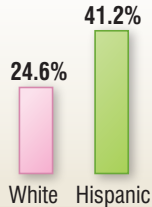

## COUNTY POPULATIONS BY RACE:

U.S. Census Bureau county population estimates for 2007.

## MEDIAN AGE:

## POPULATION UNDER 20 YEARS OLD:

Percent under 20 by race in Stanislaus