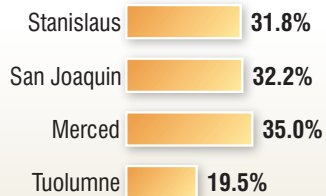

## COUNTY POPULATIONS BY RACE:

U.S. Census Bureau county population estimates for 2007.

## MEDIAN AGE:

## POPULATION UNDER 20 YEARS OLD:

Percent under 20 by race in Stanislaus