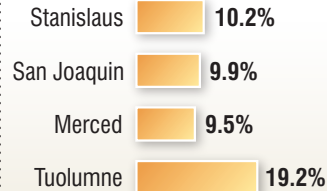

## MEDIAN AGE:

## POPULATION UNDER 20 YEARS OLD:

Percent under 20 by race in Stanislaus

## POPULATION OVER 65 YEARS OLD:

Percent over 65 by race in Stanislaus

Source: U.S. Census Bureau