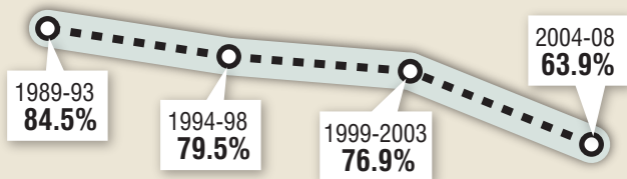

BY THE NUMBERS

Despite controversy in recent years, euthanasia rates at Stanislaus County's animal shelter have dropped steadily over the past two decades. The kill rate, however, remains more than six times the average number of adoptions.

Stanislaus County Animal Services*

99% Cats that aren't licensed

64% Dogs that aren't licensed

83% Adult cats euthanized in March

58% Kittens euthanized in March

60% Adult dogs euthanized in March

26% Puppies euthanized in March