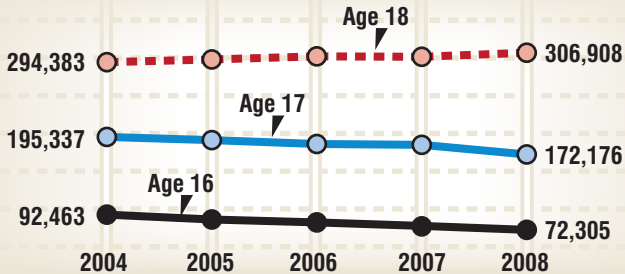

TEEN DRIVERS

Number of teen drivers ages 16, 17 and 18, respectively, by year.

Source: California Department of Motor Vehicles