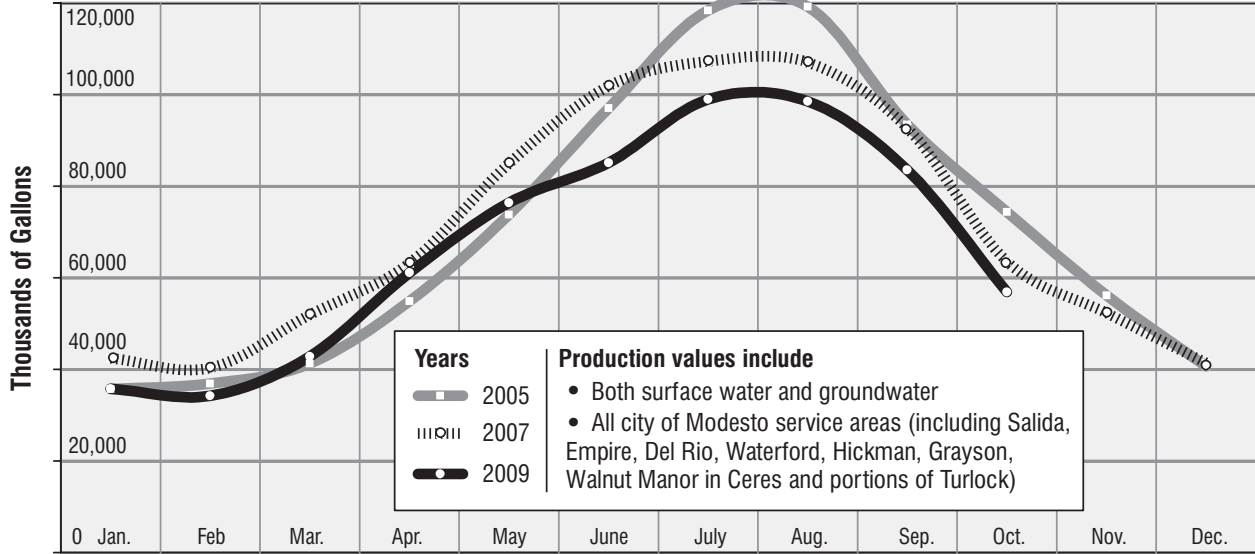

AVERAGE DAILY WATER USE BY MONTH

Source: Modesto Public Works Department