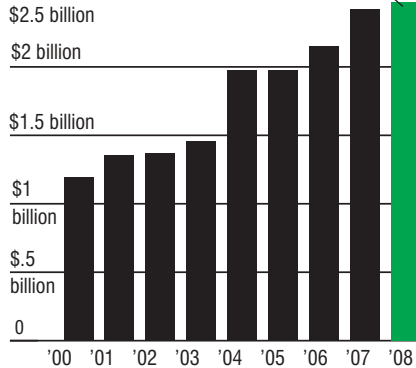

## Housing Ups and Downs

Median price for all homes sold including new and resale houses and condos. Based on public property records.

Source: MDA DataQuik

### Ag Values Soar

Stanislaus County annual total of agricultural commodity values: **\$2,473,843,000**

Source: Stanislaus County Agricultural Crop Report, July 2009