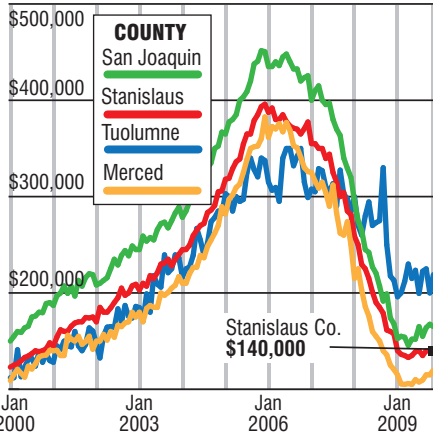

## Housing Ups and Downs

Median price for all homes sold including new and resale houses and condos. Based on public property records.

Source: MDA DataQuik

### Ag Values Soar

Stanislaus County annual total of agricultural commodity values: **\$2,473,843,000**

Source: Stanislaus County Agricultural Crop Report, July 2009

## Ethnic Shift

Stanislaus County racial and Hispanic population estimates

U.S. Census Bureau