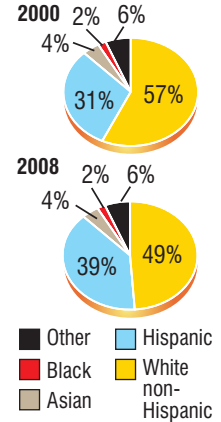

### Ag Values Soar

Stanislaus County annual total of agricultural commodity values: **\$2,473,843,000**

Source: Stanislaus County Agricultural Crop Report, July 2009

### Decade of Unemployment

Stanislaus County Unemployment Rate

Source: California Employment Development Department

## Ethnic Shift

Stanislaus County racial and Hispanic population estimates

U.S. Census Bureau