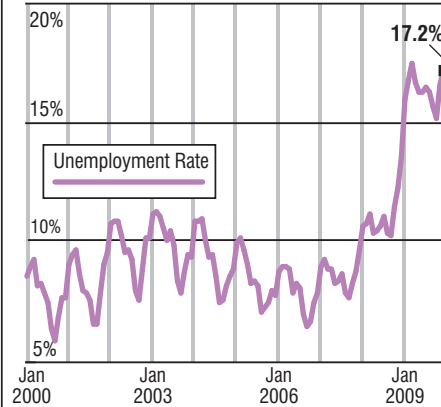

Decade of Unemployment

Stanislaus County Unemployment Rate