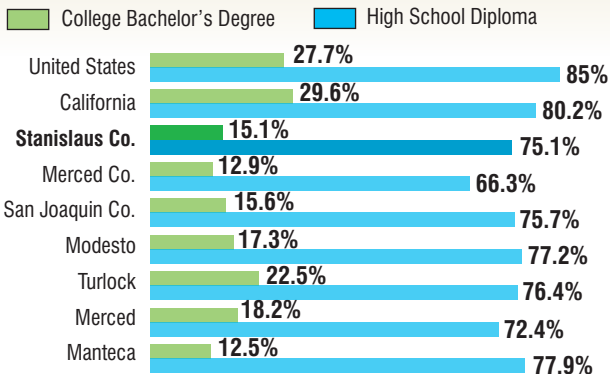

EDUCATIONAL ATTAINMENT

Percent of population 25 years and older that have attained a high school diploma or college bachelor's degree.

MEDIAN EARNINGS IN THE PAST 12 MONTHS

(In 2008 inflation-adjusted dollars for Stanislaus County)

Population 25 years and over with earnings	\$33,655
Less than high school graduate	\$20,515
High school graduate (includes equivalency)	\$31,014
Some college or associate degree	\$36,200
Bachelor's degree	\$51,566
Graduate or professional degree	\$71,513