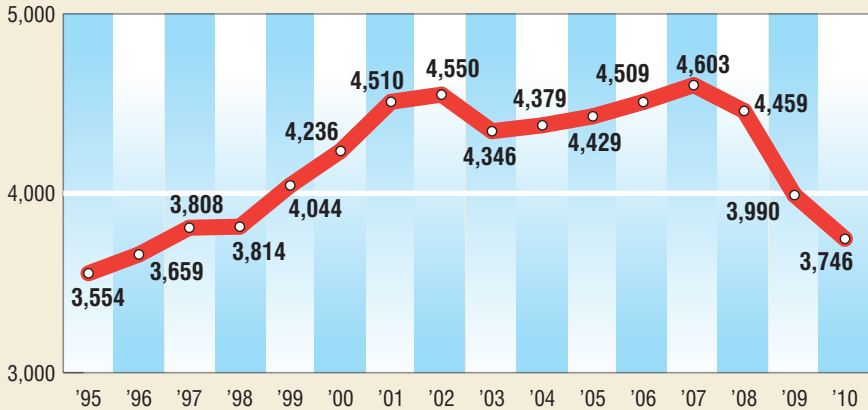

SLIMMING DOWN

Having shed 857 positions in three years, Stanislaus County employs fewer people than it did 13 years ago – and the work force may shrink even more.

Source: Stanislaus County final budget, 2010-11