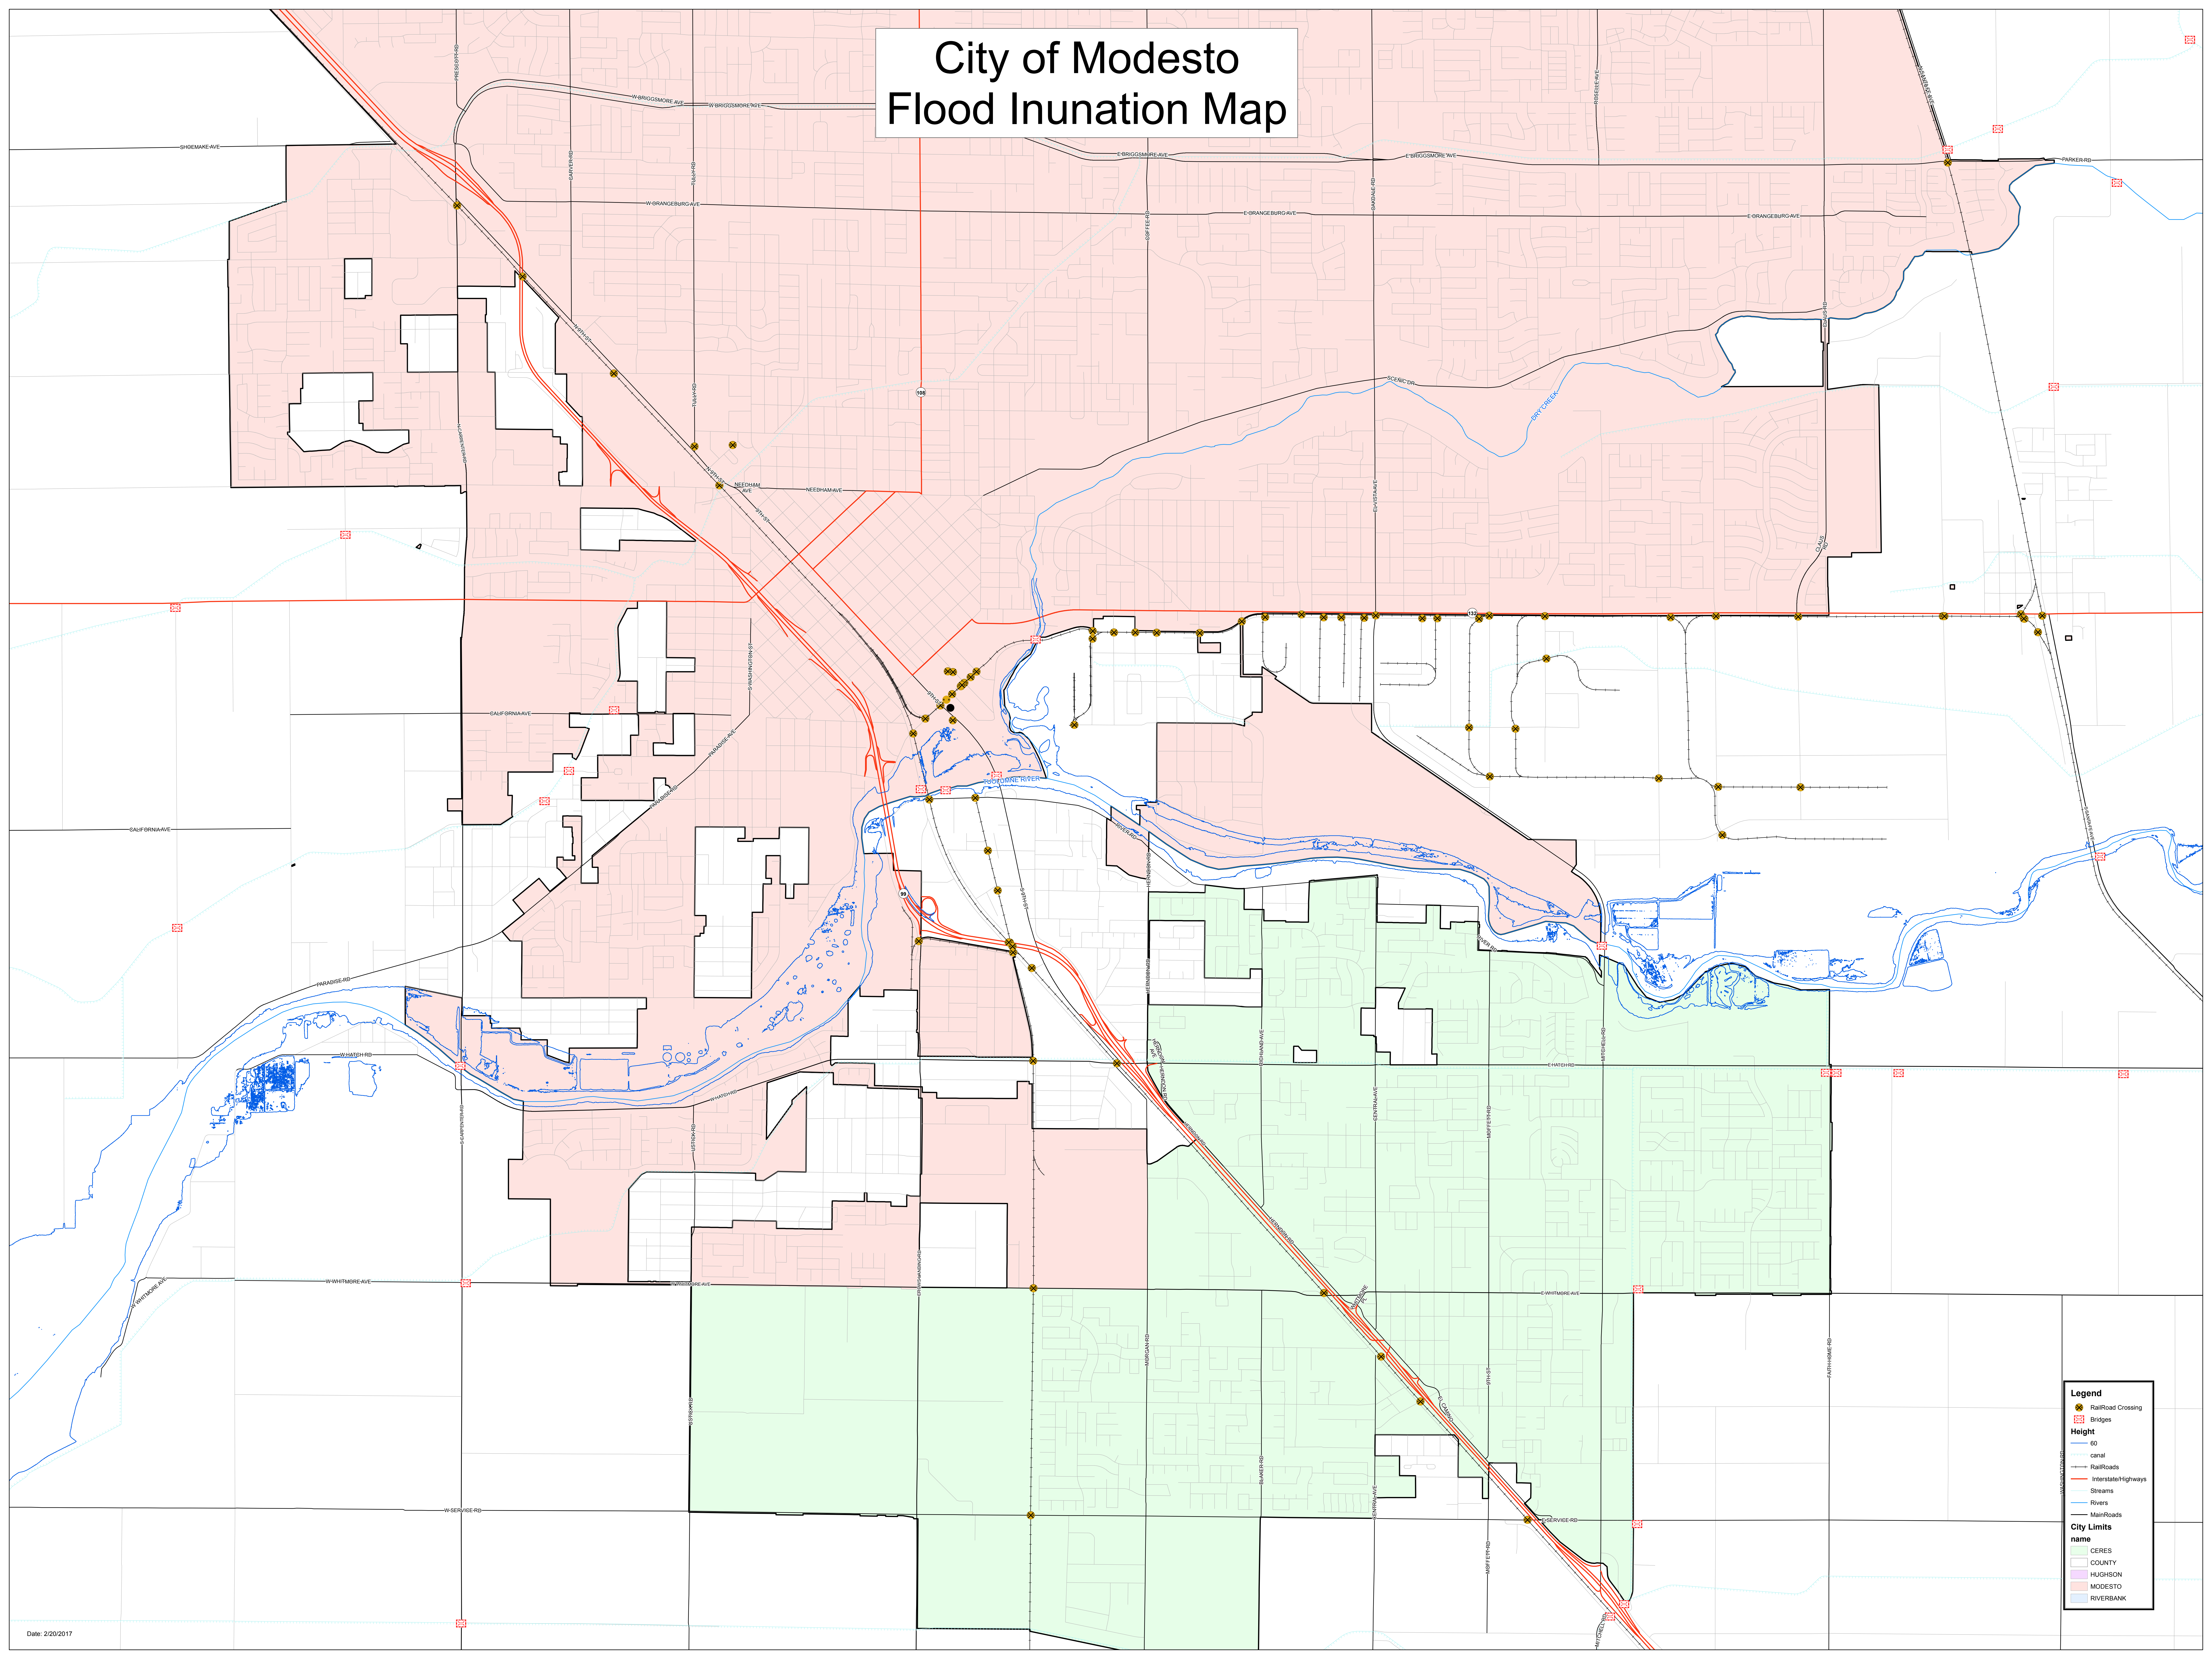

# City of Modesto Flood Inunation Map

**Legend**

- RailRoad Crossing
- Bridges
- Height
- 60
- canal
- RailRoads
- Interstate/Highways
- Streams
- Rivers
- MainRoads
- City Limits
- name
- CERES
- COUNTY
- HUGHSON
- MODESTO
- RIVERBANK