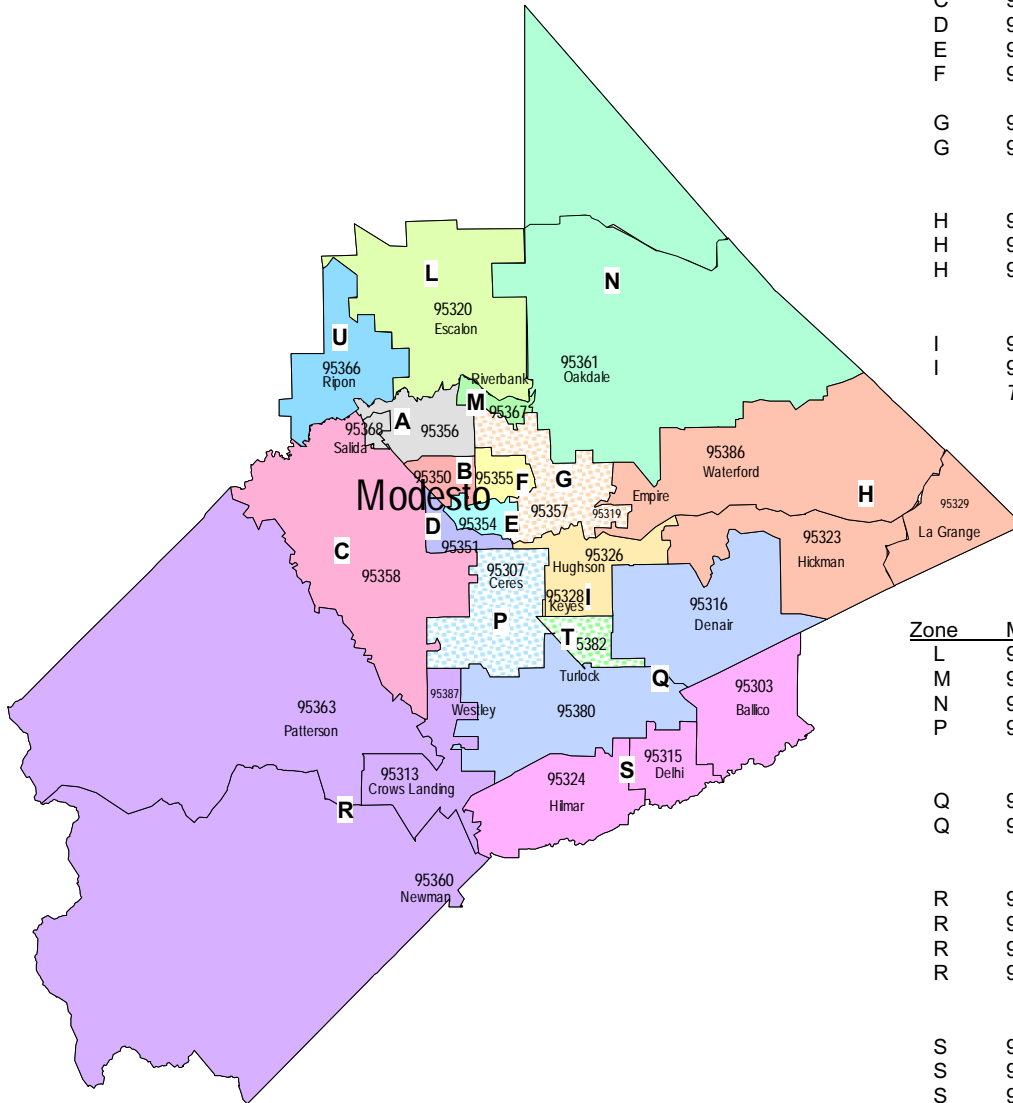

MVP Distribution by Zone

Effective 4/1/03 – 6/30/03

Zone	MVP Delivery Area	Count*
A	95356 Modesto	6,992
A	95368 Salida	<u>3,536</u>
	TOTAL ZONE A	10,528
B	95350 Modesto	12,375
C	95358 Modesto	5,940
D	95351 Modesto	10,587
E	95354 Modesto	6,809
F	95355 Modesto	11,346
G	95319 Empire	1,617
G	95357 Modesto	<u>2,346</u>
	TOTAL ZONE G	3,963
H	95323 Hickman	640
H	95329 La Grange	1,073
H	95386 Waterford	<u>3,003</u>
	TOTAL ZONE H	4,716
I	95326 Hughson	2,447
I	95328 Keyes	<u>1,137</u>
	TOTAL ZONE I	3,584

Zone	MVP Delivery Area	Count
L	95320 Escalon	2,589
M	95367 Riverbank	3,883
N	95361 Oakdale	6,580
P	95307 Ceres	7,793
Q	95316 Denair	1,963
Q	95380 Turlock	<u>11,110</u>
	TOTAL ZONE Q	13,073
R	95313 Crows Landing	674
R	95360 Newman	2,900
R	95363 Patterson	4,636
R	95387 Westley	<u>608</u>
	TOTAL ZONE R	8,818
S	95303 Ballico	399
S	95315 Delhi	3,291
S	95324 Hilmar	<u>2,598</u>
	TOTAL ZONE S	6,288
T	95381 Turlock	2,450
T	95382 Turlock	6,971
U	95366 Ripon	2,918
TOTAL		131,214

*Includes spoilage

The Modesto Bee
MARKET VALUE PLACE

For more information call Bee Advertising (209) 578-2030 or email mvp@modbee.com